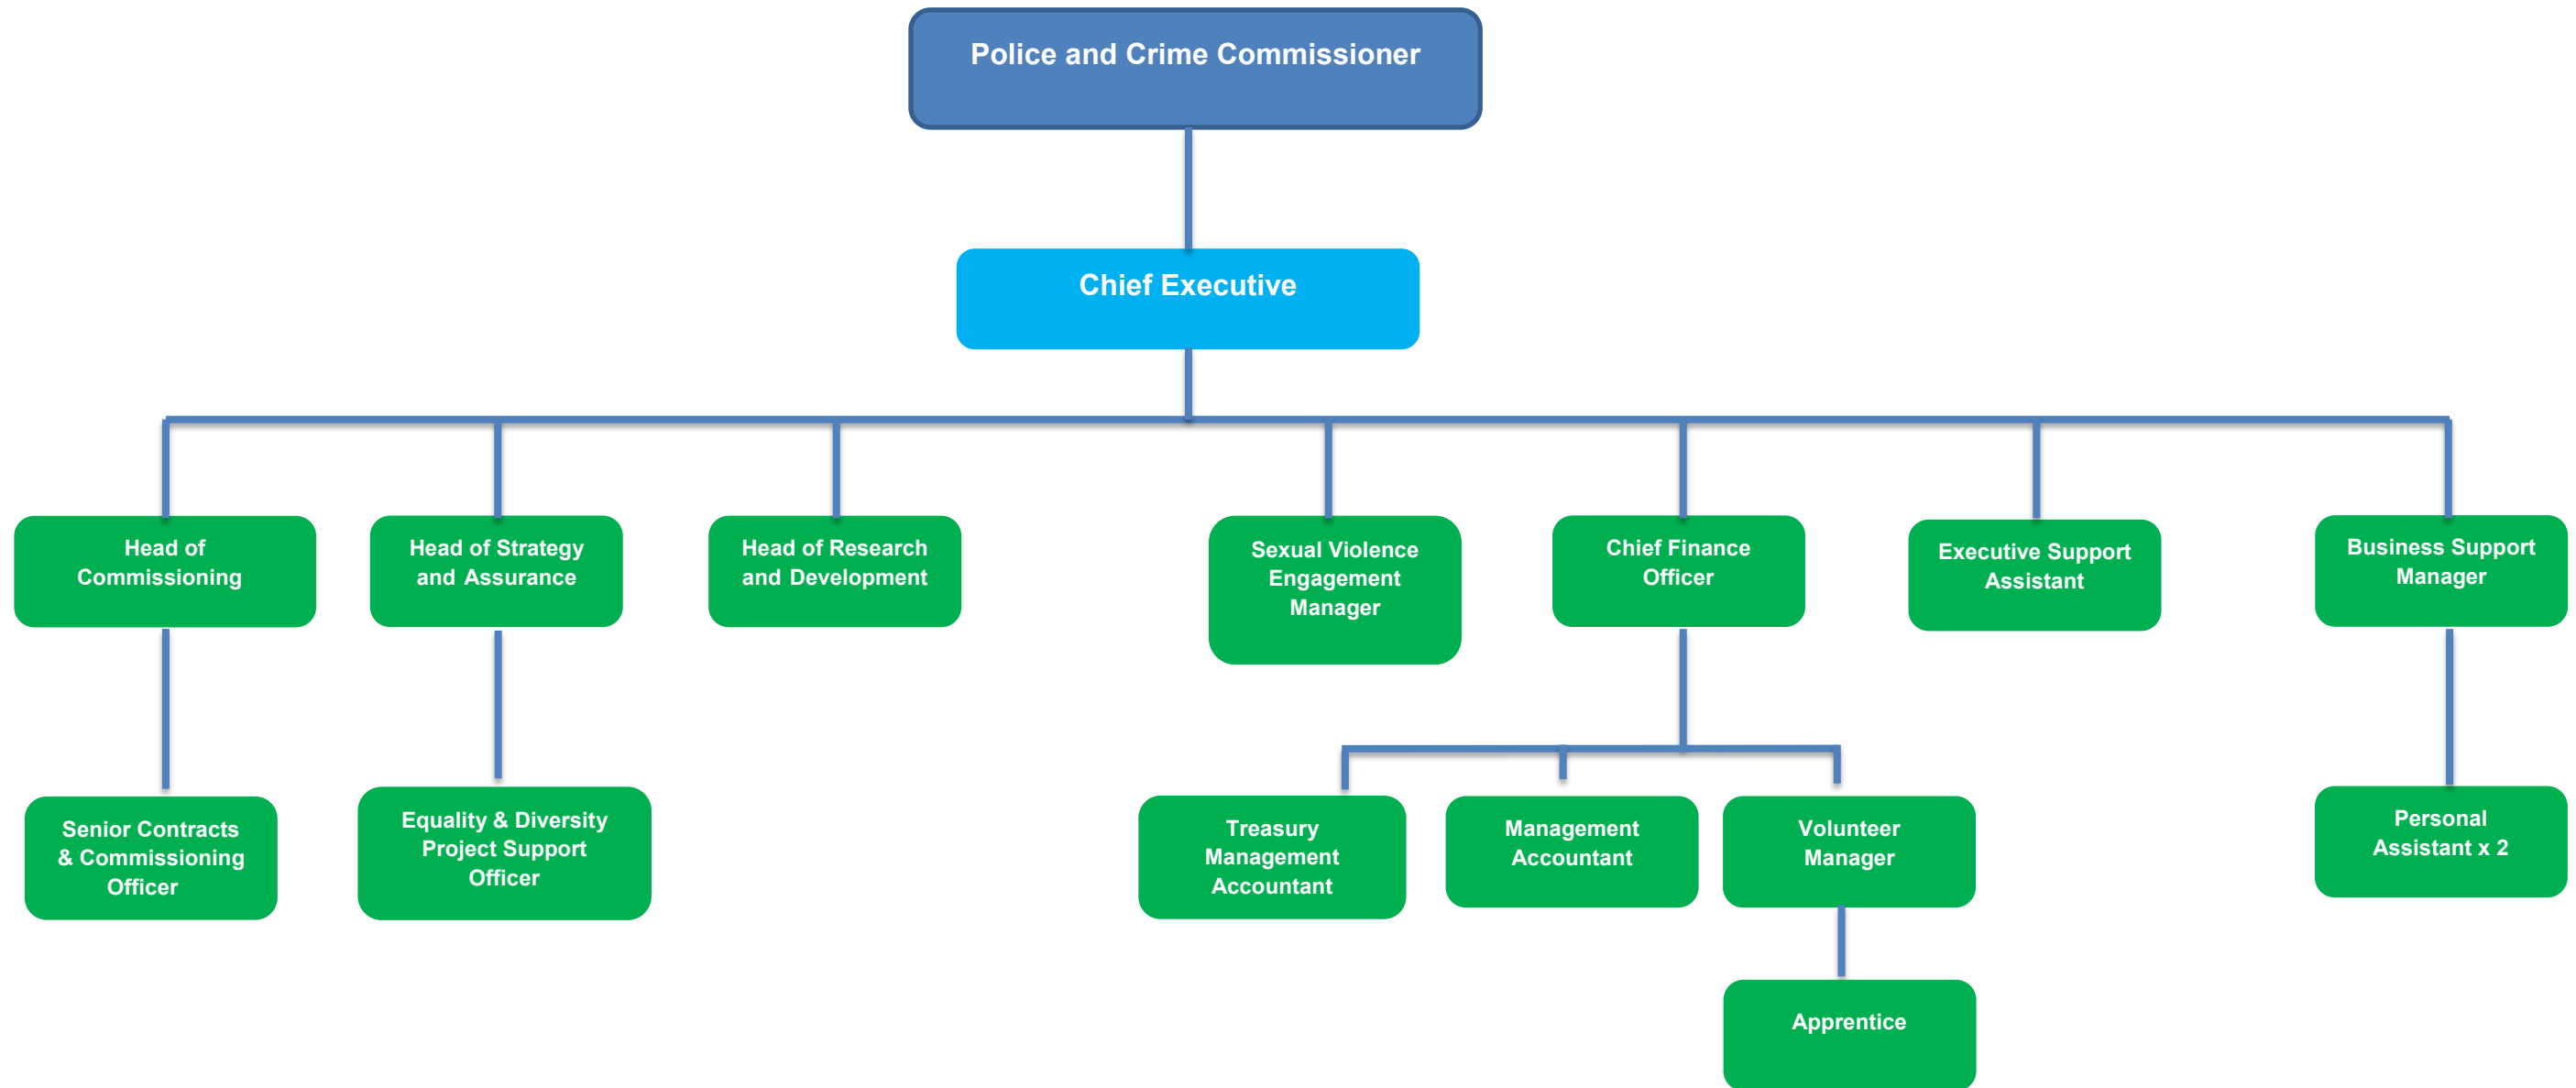

NOTTINGHAMSHIRE OFFICE OF THE POLICE AND CRIME COMMISSIONER STRUCTURE CHART

Updated January 2019