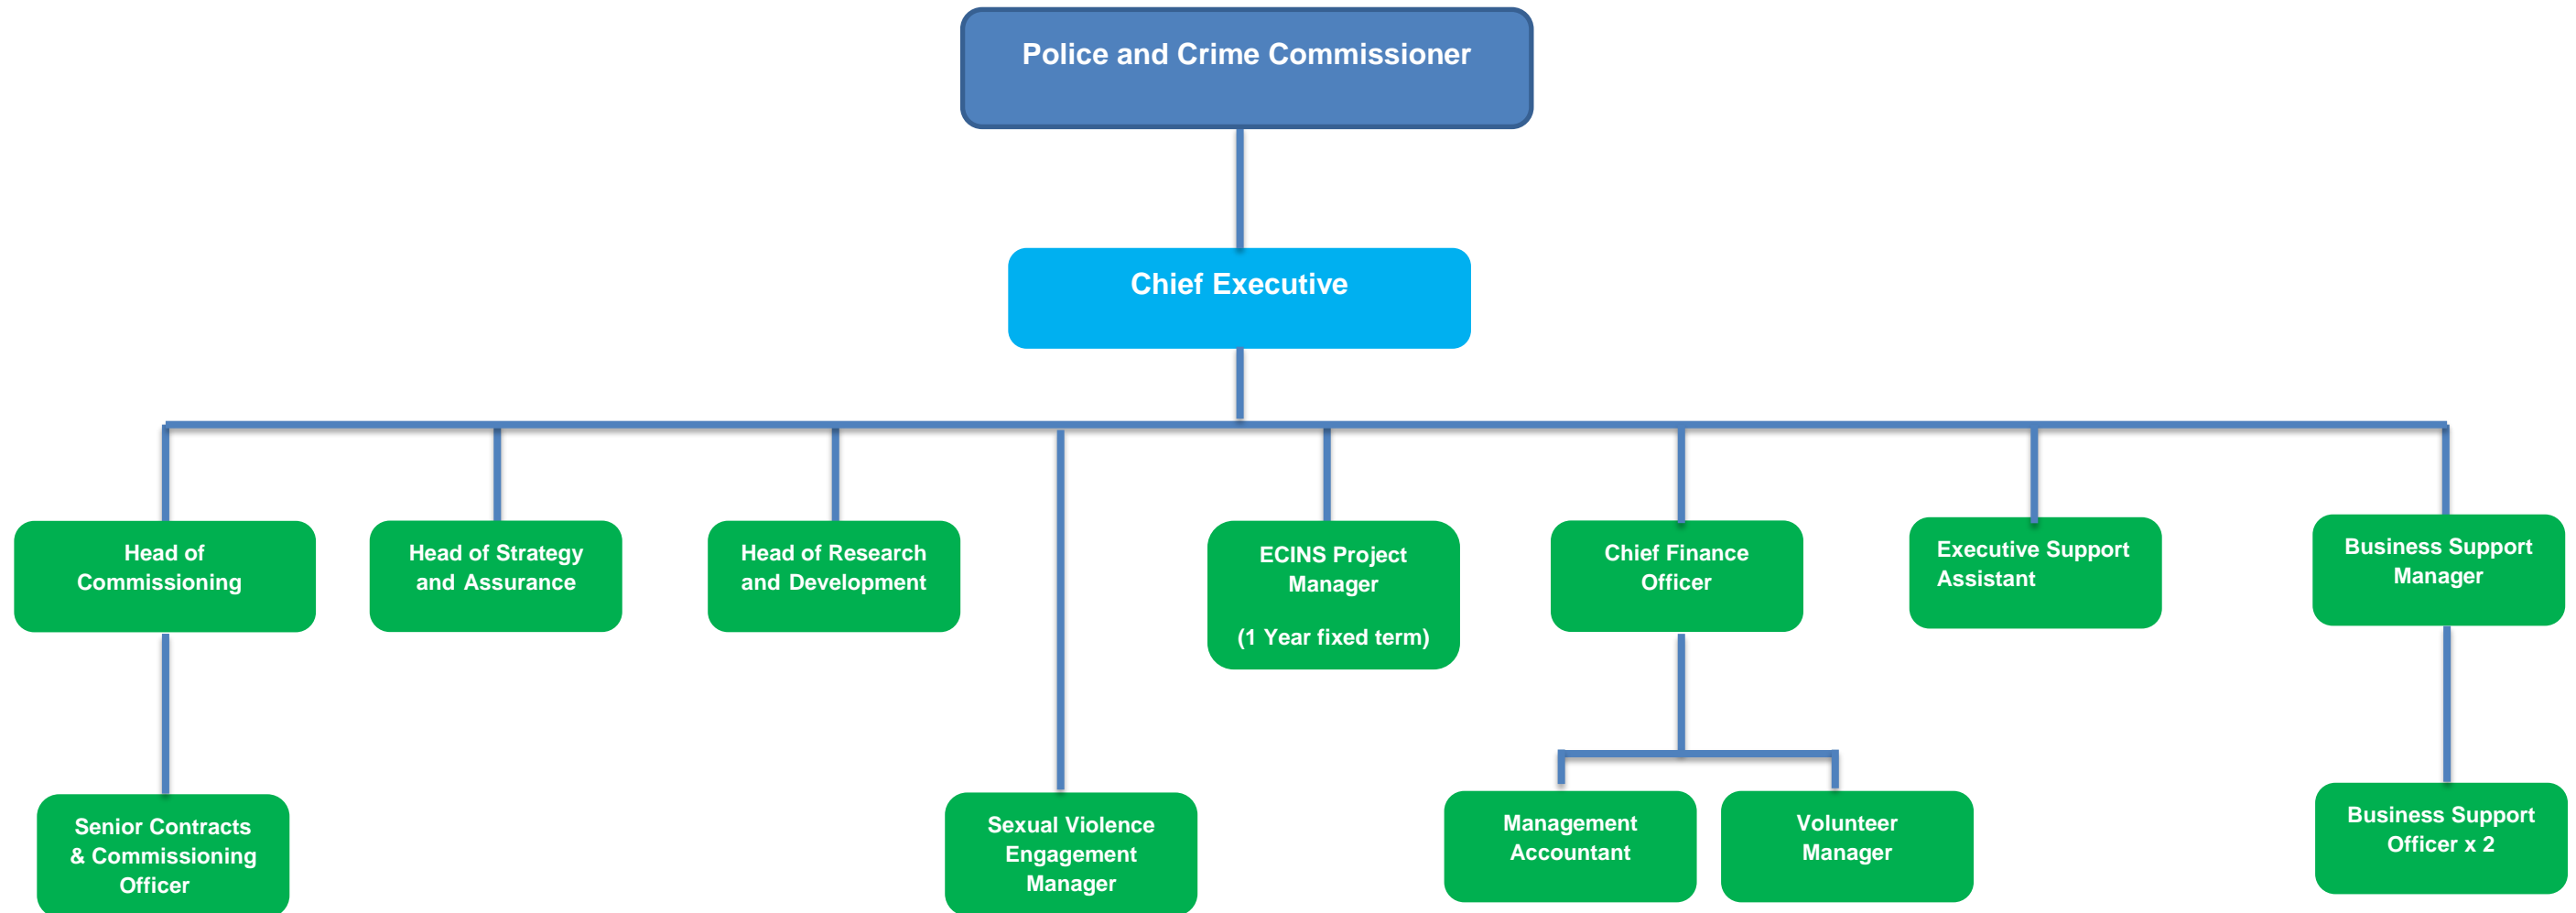

NOTTINGHAMSHIRE OFFICE OF THE POLICE AND CRIME COMMISSIONER STRUCTURE CHART

Updated June 2018